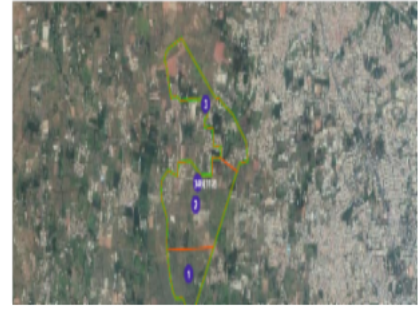

Nazri Naksha

Google Map View