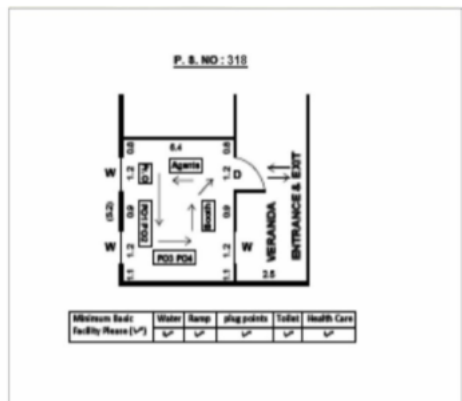

Nazri Naksha

Google Map View

Polling Station Building Front View

Polling Station Front View

Cad View

Key MAP View