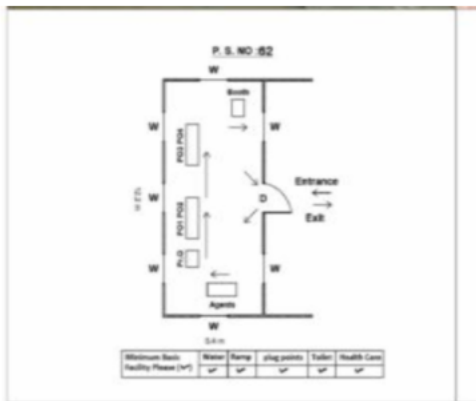

Nazri Naksha

Google Map View

Polling Station Building Front View

Polling Station Front View

Cad View

Key MAP View