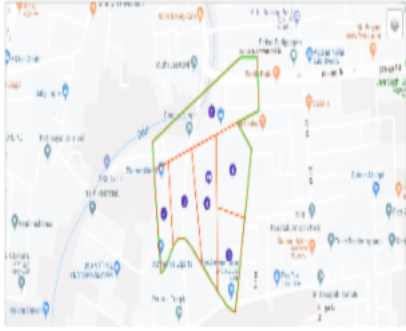

Nazri Naksha

Google Map View