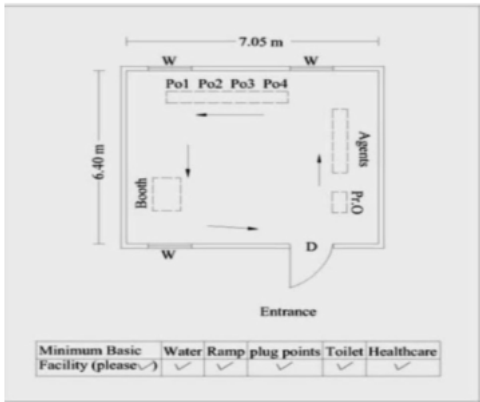

Nazri Naksha

Google Map View

Cad View