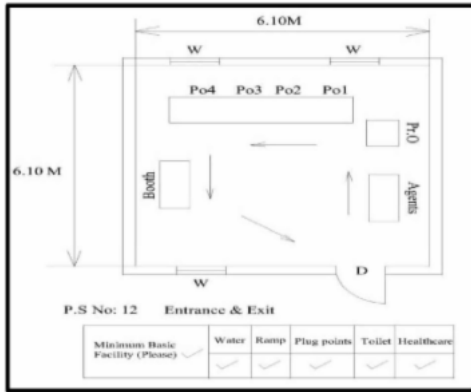

Nazri Naksha

Google Map View

Polling Station Building Front View

Polling Station Front View

Cad View

Key MAP View