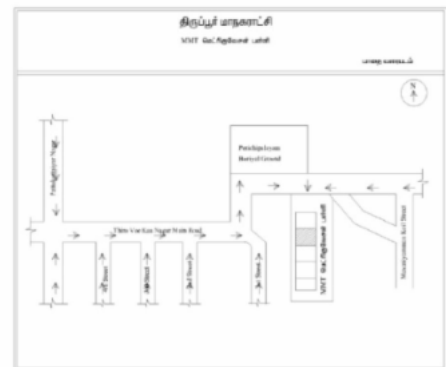

Google Map View

Polling Station Building Front View

Polling Station Front View

Cad View

Key MAP View

Minimum Basic Facility	Water	Ramp	Plug Point	Toilet	Handbasin
	<input checked="" type="checkbox"/>	<input checked="" type="checkbox"/>	<input checked="" type="checkbox"/>	<input checked="" type="checkbox"/>	<input checked="" type="checkbox"/>