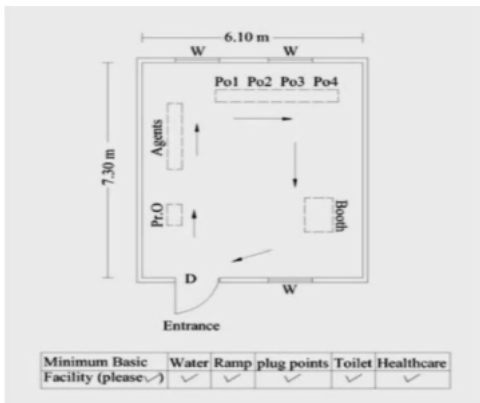

Nazri Naksha

Google Map View

Polling Station Building Front View

Polling Station Front View

Cad View

Key MAP View