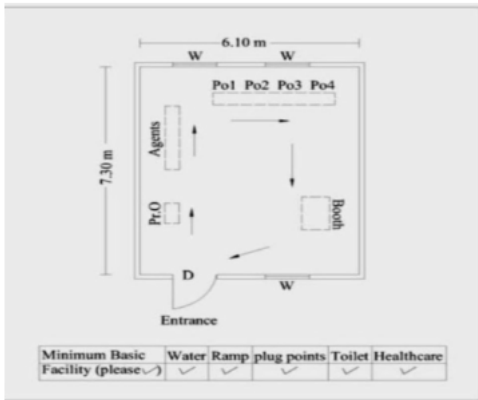

Nazri Naksha

Google Map View

Polling Station Building Front View

Polling Station Front View

Cad View

Key MAP View