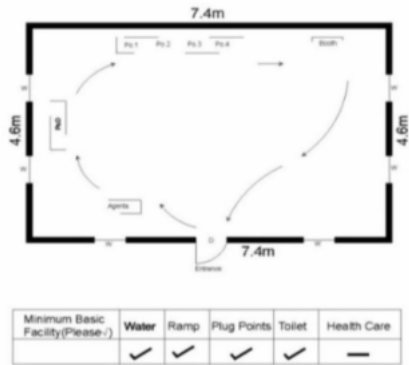

Nazri Naksha

Google Map View

Polling Station Building Front View

Polling Station Front View

Cad View

Key MAP View