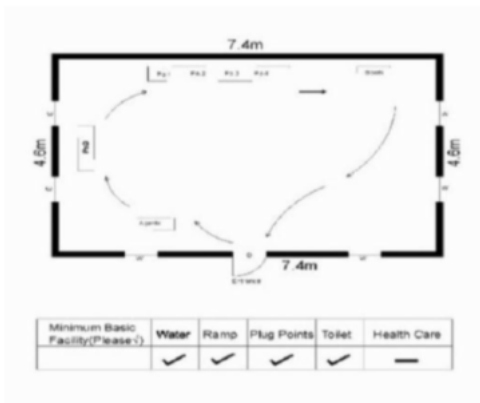

Nazri Naksha

Google Map View

Polling Station Building Front View

Polling Station Front View

Cad View

Key MAP View