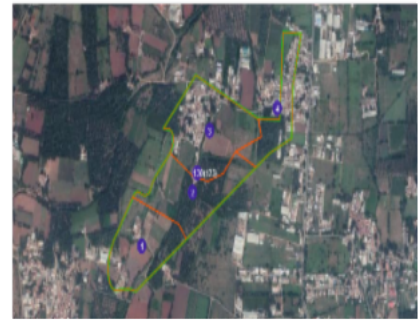

Nazri Naksha

Google Map View