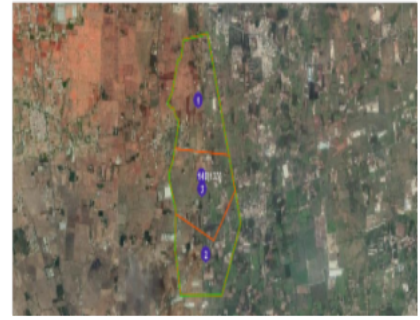

Nazri Naksha

Google Map View