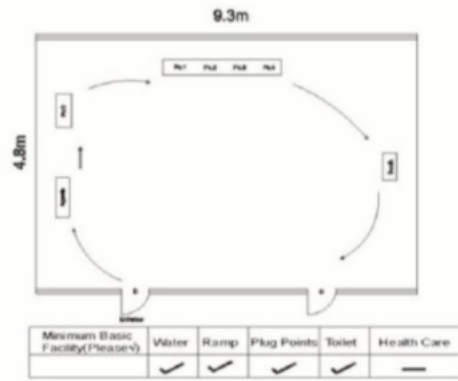

Nazri Naksha

Google Map View

Polling Station Building Front View

Polling Station Front View

Cad View

Key MAP View