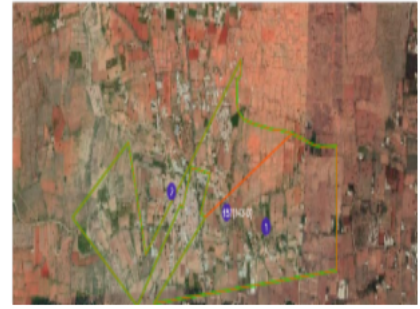

Nazri Naksha

Google Map View