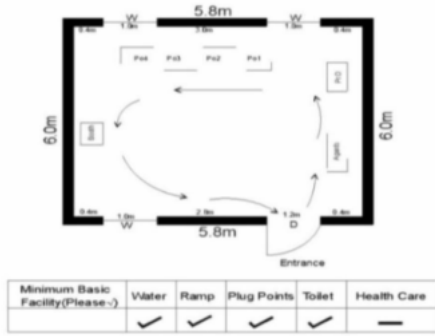

Nazri Naksha

Google Map View

Polling Station Building Front View

Polling Station Front View

Cad View

Key MAP View