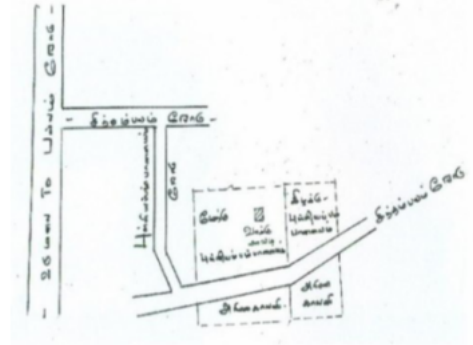

Nazri Naksha

Google Map View

Polling Station Building Front View

Polling Station Front View

Cad View

Key MAP View

Minimum Basic Facility(Please-)	Water	Ramp	Plug Points	Toilet	Health Care
	✓	✓	✓	✓	—