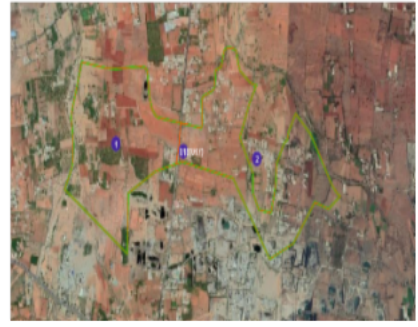

Nazri Naksha

Google Map View