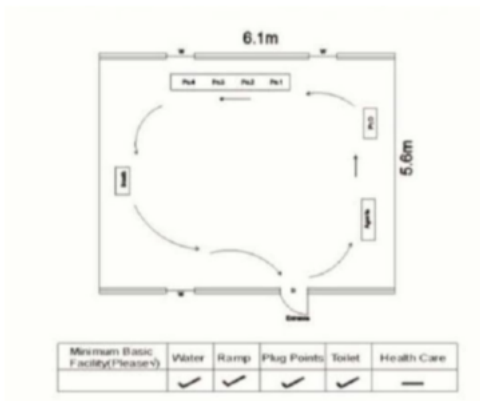

Nazri Naksha

Google Map View

Polling Station Building Front View

Polling Station Front View

Cad View

Key MAP View