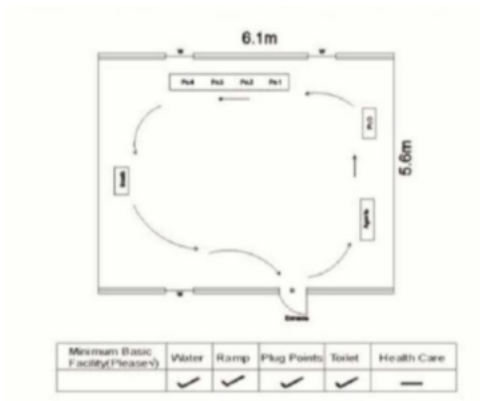

Nazri Naksha

Google Map View

Polling Station Building Front View

Polling Station Front View

Cad View

Key MAP View