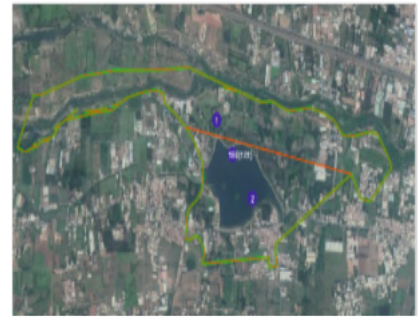

Nazri Naksha

Google Map View