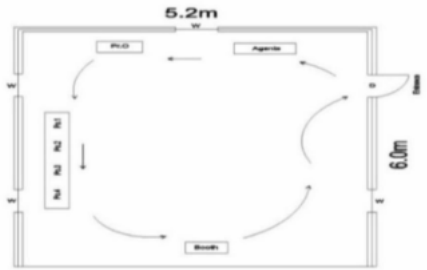

Google Map View

Polling Station Building Front View

Elevation

Polling Station Front View

Elevation

Cad View

Minimum Basic Facility(Please..)	Water	Ramp	Plug Points	Toilet	Health Care
	✓	✓	✓	✓	—

Key MAP View