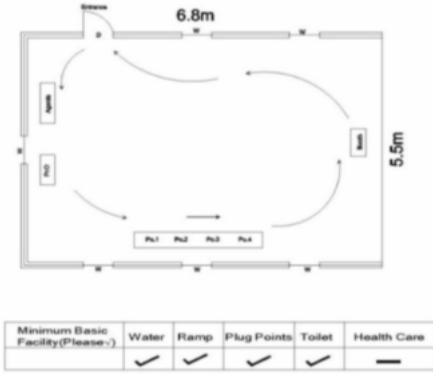

Nazri Naksha

Google Map View

Polling Station Building Front View

Polling Station Front View

Cad View

Key MAP View