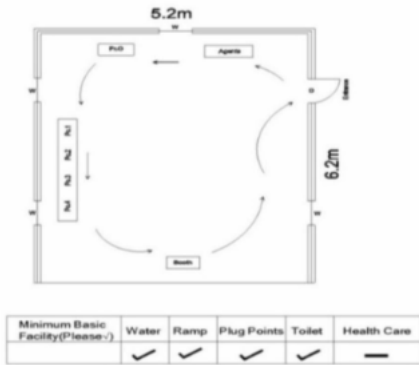

Nazri Naksha

Google Map View

Polling Station Building Front View

Polling Station Front View

Cad View

Key MAP View