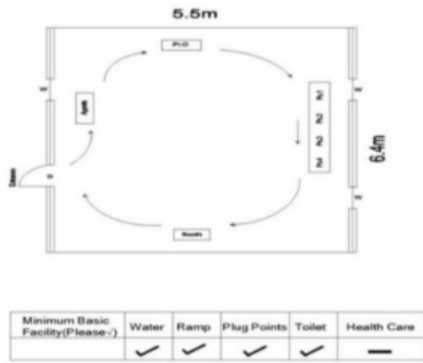

Nazri Naksha

Google Map View

Polling Station Building Front View

Polling Station Front View

Cad View

Key MAP View