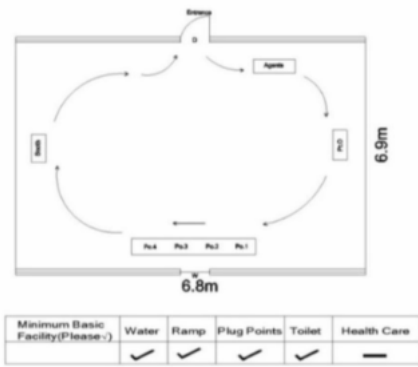

Nazri Naksha

Google Map View

Polling Station Building Front View

Polling Station Front View

Cad View

Key MAP View