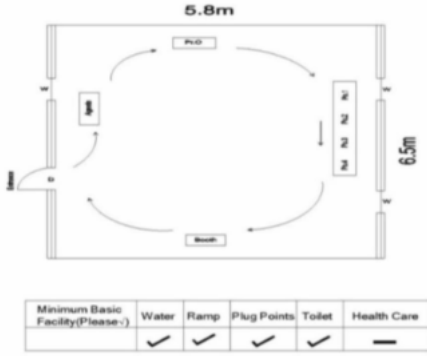

Nazri Naksha

Google Map View

Polling Station Building Front View

Polling Station Front View

Cad View

Key MAP View