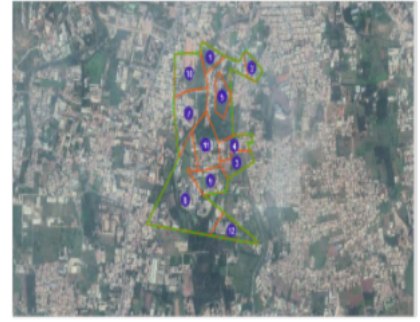

Nazri Naksha

Google Map View