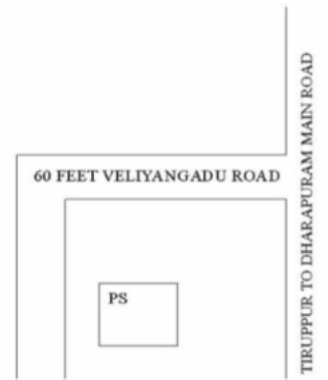

Nazri Naksha

Google Map View

Polling Station Building Front View

Polling Station Front View

Cad View

Key MAP View

Minimum Basic Facility (Please)	Water	Ramp	Plug Point	Toilet	Health Care
	✓	✓	✓	✓	✓