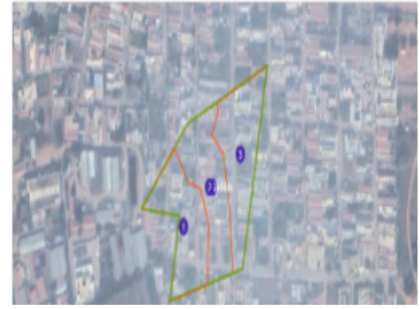

Nazri Naksha

Google Map View