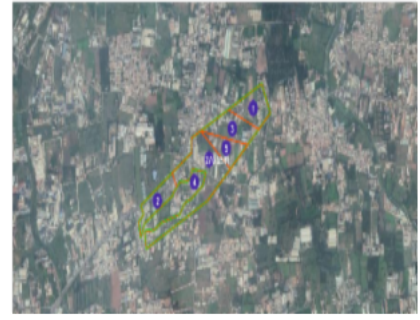

Nazri Naksha

Google Map View