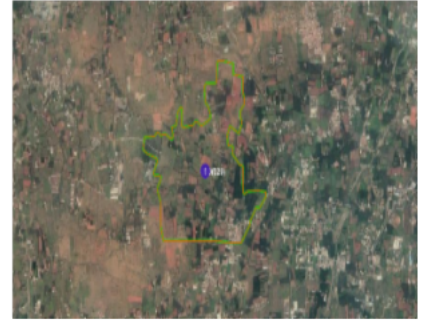

Nazri Naksha

Google Map View