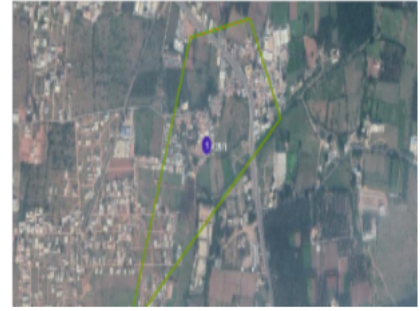

Nazri Naksha

Google Map View