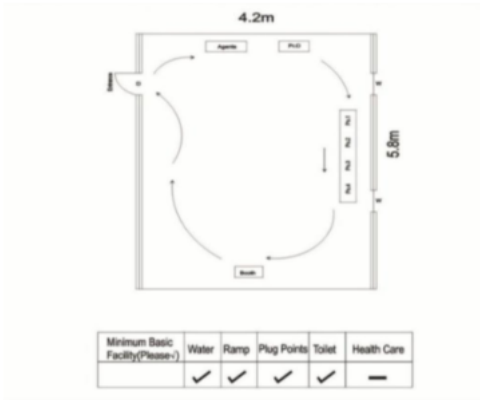

Nazri Naksha

Google Map View

Polling Station Building Front View

Polling Station Front View

Cad View

Key MAP View