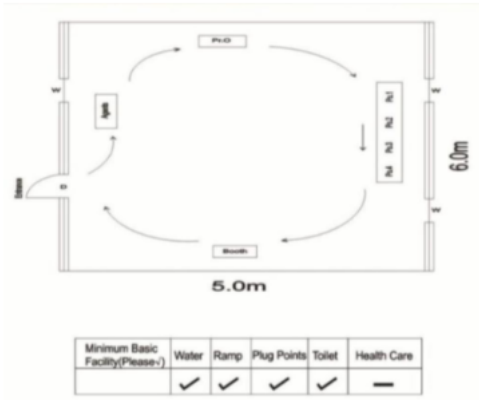

Nazri Naksha

Google Map View

Cad View