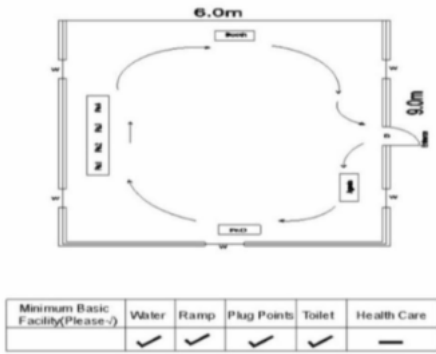

Nazri Naksha

Google Map View

Polling Station Building Front View

Polling Station Front View

Cad View

Key MAP View