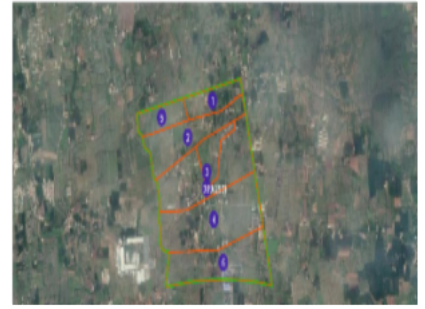

Nazri Naksha

Google Map View