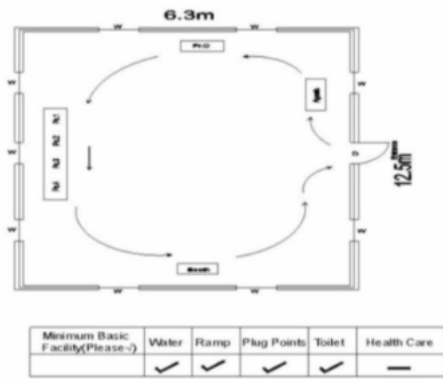

Nazri Naksha

Google Map View

Polling Station Building Front View

Polling Station Front View

Cad View

Key MAP View