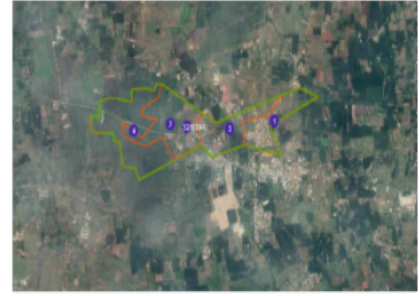

Nazri Naksha

Google Map View