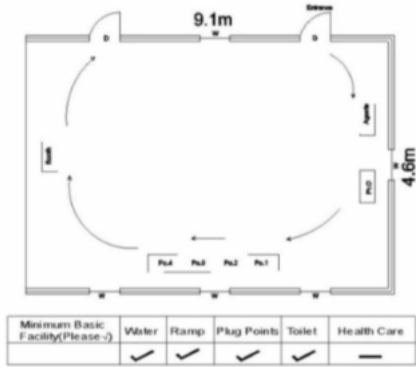

Nazri Naksha

Google Map View

Polling Station Building Front View

Polling Station Front View

Cad View

Key MAP View