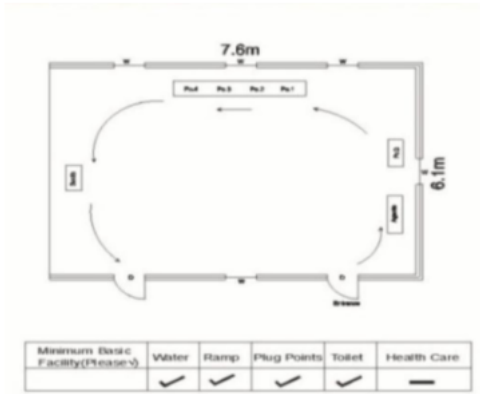

Nazri Naksha

Google Map View

Polling Station Building Front View

Polling Station Front View

Cad View

Key MAP View