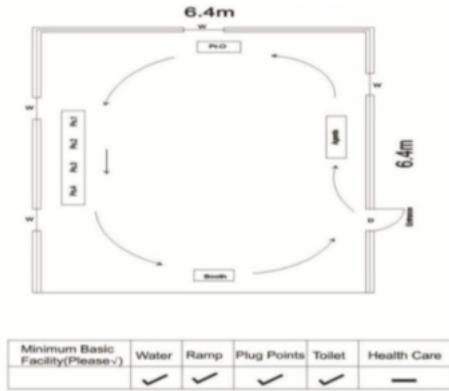

Nazri Naksha

Google Map View

Polling Station Building Front View

Polling Station Front View

Cad View

Key MAP View