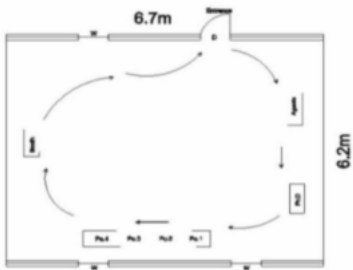

Nazri Naksha

Google Map View

Polling Station Building Front View

Polling Station Front View

Cad View

Minimum Basic Facility(Please-)	Water	Ramp	Plug Points	Toilet	Health Care
	✓	✓	✓	✓	—

Key MAP View