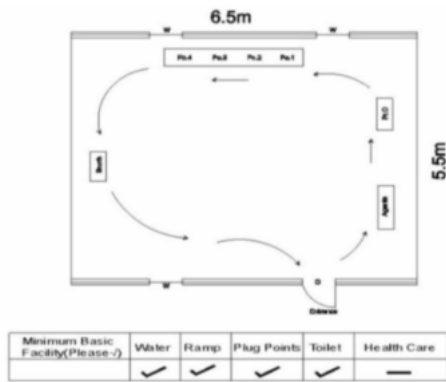

Nazri Naksha

Google Map View

Polling Station Building Front View

Polling Station Front View

Cad View

Key MAP View