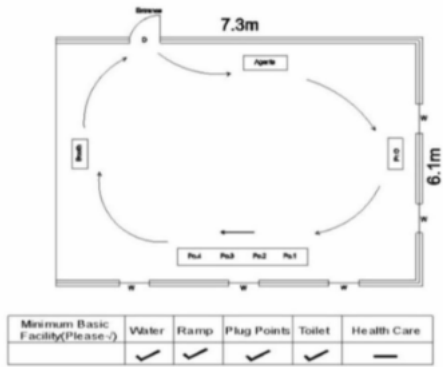

Nazri Naksha

Google Map View

Polling Station Building Front View

Polling Station Front View

Cad View

Key MAP View