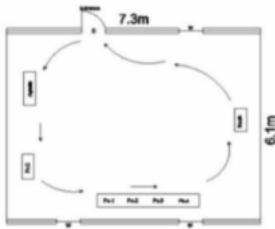

Nazri Naksha

Google Map View

Polling Station Building Front View

Polling Station Front View

Cad View

Minimum Basic Facility(Please-)	Water	Ramp	Plug Points	Toilet	Health Care
	✓	✓	✓	✓	—

Key MAP View