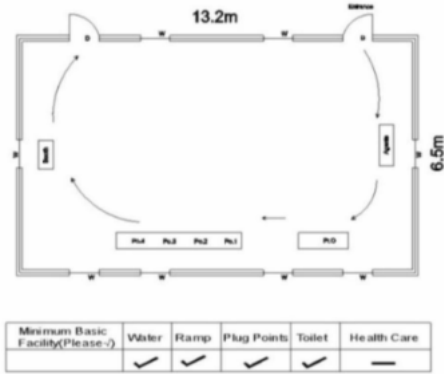

Nazri Naksha

Google Map View

Polling Station Building Front View

Polling Station Front View

Cad View

Key MAP View