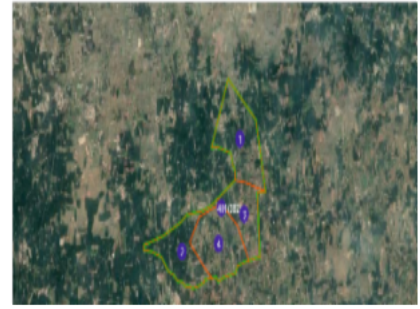

Nazri Naksha

Google Map View