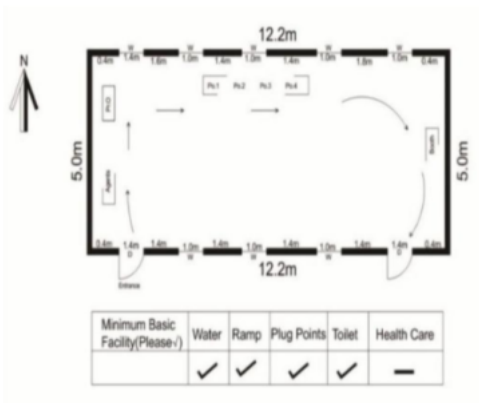

Nazri Naksha

Google Map View

Polling Station Building Front View

Polling Station Front View

Cad View

Key MAP View