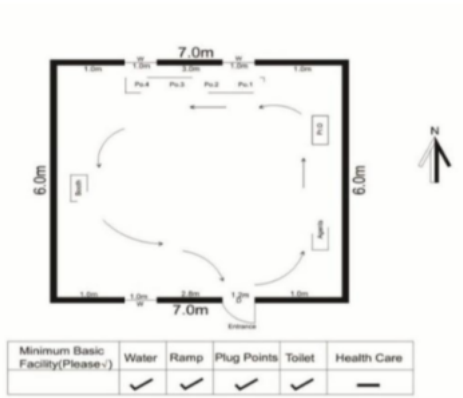

Nazri Naksha

Google Map View

Polling Station Building Front View

Polling Station Front View

Cad View

Key MAP View